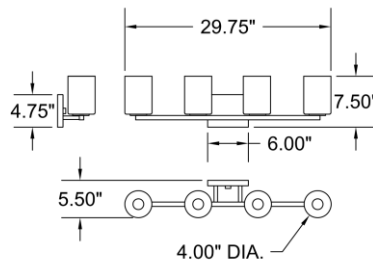

Stock Code: **62624-BS/OPL**

Collection: Sienna

PRODUCT INFORMATION

Base: 62624 Parent: 62624
Mounting Type: Wall UPC: 641594245240
Finish: Brushed Steel
Diffuser: Opal

PRODUCT MEASUREMENTS

FIXTURE	BACKPLATE / CANOPY
Length:	Length
Width: 30"	Width: 6"
Diameter	Diameter:
Height: 7.5"	Height: 4.75"
Extension: 5.5"	
Overall Height:	

TECHNICAL SPECIFICATIONS

SPECIFICATIONS

Frame Material: Steel
Diffuser Material: Glass
Lamping Type: E-26 (Incandescent) Jbox: Standard
Lamping Base: E-26 Lamp Wattage: 60 W
Lamp Quantity: 4 Total Wattage: 240 W
Voltage: N/A Lamps Included: No

Additional Notes:

Custom Finish 5 Piece Minimum Order Quantity

Project Name: _____

Location: _____

Type: _____

Quantity: _____

Notes:

LINE DRAWING

IES FILE

In addition to Access Lighting's purchase and warranty terms and conditions, by signing below or placing an order, you agree that you are authorized to bind the entity placing any order and acknowledge the following: All of sizes and measurements are approximate and all images are for illustrative purposes only. In the event of an inconsistency, the "Product Measurements" section controls. There also may be slight differences in the colors and designs compared to the displayed and printed images.